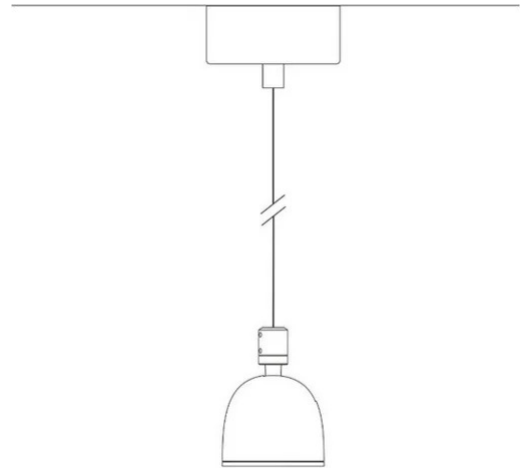

Sistema U

Narrow beam

Studio Natural

colors

Typology Pendant

Utilisation Indoor

230V 13 W 1950 lm

direct light

Suspension lamp with direct light, adjustable. Painted aluminum structure. LED light source with optics in different light beams. With suspension cable and canopy for single suspension. Spot with integrated driver.

Award

Family	Sistema U
Typology	Pendant
Utilisation	Indoor

Dimensions

Height	10 cm
Diameter	7 cm
Weight	0.5 Kg

Materials

Structure	aluminium	Diffuser	polycarbonate
-----------	-----------	----------	---------------