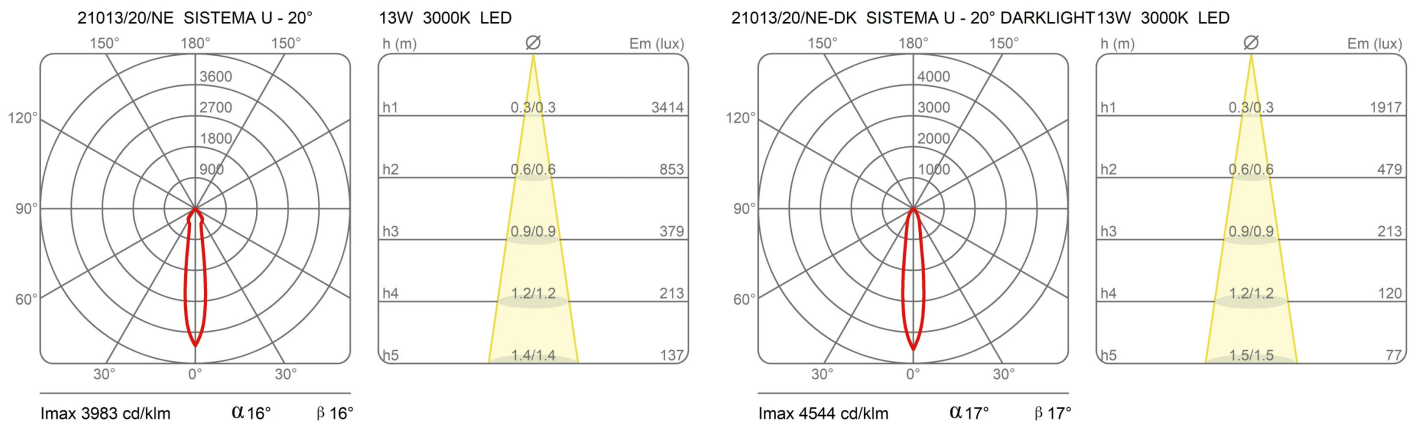

Award

Family	Sistema U
Typology	Pendant
Utilisation	Indoor

Dimensions

Height	10 cm
Diameter	7 cm
Weight	0.5 Kg

Materials

Structure	aluminium	Diffuser	polycarbonate
-----------	-----------	----------	---------------

EcoLabel

Photometric curves

Colour variant code

21013/20/NE

Black

21013/20/BI

White

Accessories